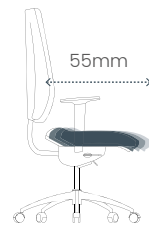

Assise réglable en hauteur & profondeur
Height and depth adjustable seat
In hoogte en diepte verstelbare zit