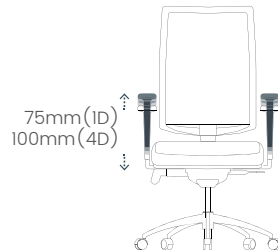

**ACCOUDOIRS AJUSTABLES 1D OU 4D - 1D or 4D ADJUSTABLE ARMRESTS -
1D OF 4D VERSTELBARE ARMLEUNINGEN**