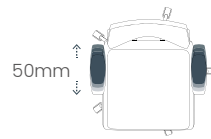

**ACCOUDOIRS AJUSTABLES 1D OU 4D - 1D or 4D ADJUSTABLE ARMRESTS -
1D OF 4D VERSTELBARE ARMLEUNINGEN**