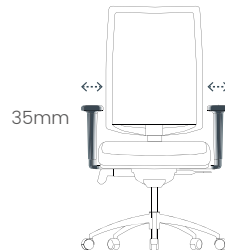

**ACCOUDOIRS AJUSTABLES 1D OU 4D - 1D or 4D ADJUSTABLE ARMRESTS -
1D OF 4D VERSTELBARE ARMLEUNINGEN**