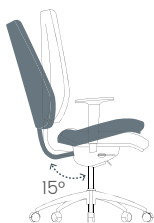

Meca synchrone
Synchro mechanism
Synchroon mechanisme