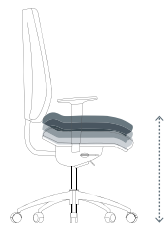

Assise réglable en hauteur & profondeur
Height and depth adjustable seat
In hoogte en diepte verstelbare zit