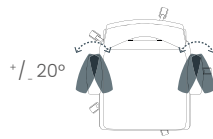

**ACCOUDOIRS AJUSTABLES 1D OU 4D - 1D or 4D ADJUSTABLE ARMRESTS -
1D OF 4D VERSTELBARE ARMLEUNINGEN**