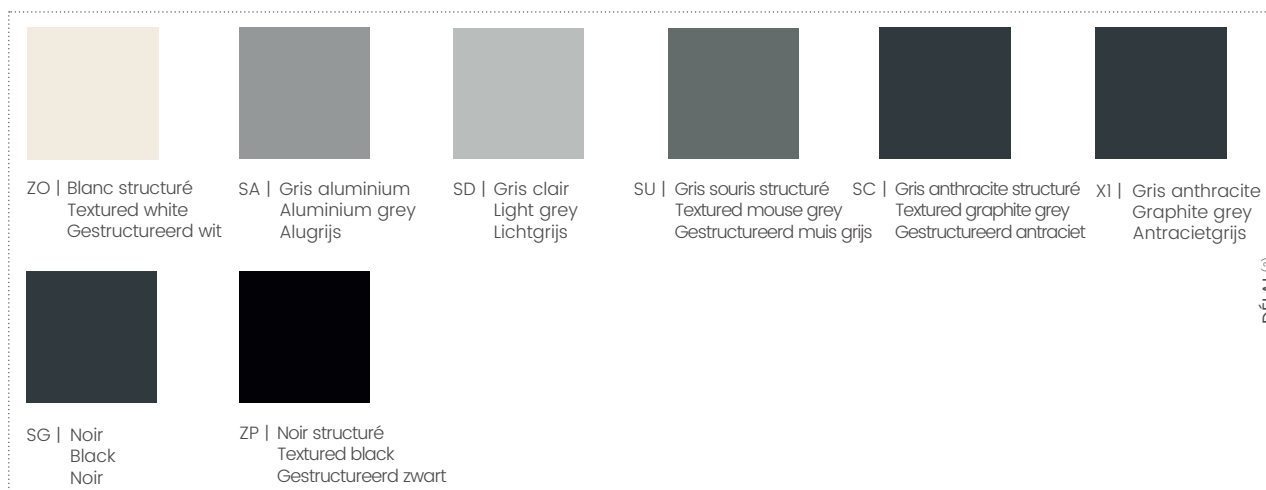

majoration de 5% sur le PP HT indiqué
5% mark-up on the RRP excl. tax
meerprijs van 5% op de opgegeven verkoopprijs excl. BTW

(1) STOCK / STOCK / VOORRAAD
(2) DÉLAI / ON REQUEST / MET LEVERTIJD

Exclusivité / Exclusive to / Exclusiviteit
SIGNATURE BY EOL