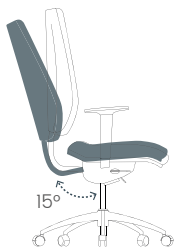

Mécanisme synchrone
Synchro mechanism
Synchroon mechanisme