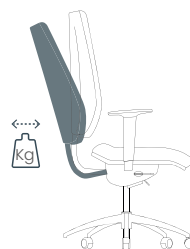

Inclinaison du dossier 4 à 5 positions
Backrest inclination adjustment (4 to 5 positions)
Kantelbare rug 4 tot 5 posities

Tension de basculement
Tilt tension adjustment
Regelbare weerstand

Au choix :

3 mécanismes synchrone avec réglage de la tension de basculement du dossier

Choose between:

3 synchro mechanisms with backrest tilt tension adjustment feature :

- Using a forward positioned handwheel (comfort version)
- Using a lever on the side of the seat + seat depth adjustment (ergonomic version)
- Using a lever on the side of the seat + seat depth adjustment + negative tilt with extensive adjustment range (ergo + version)